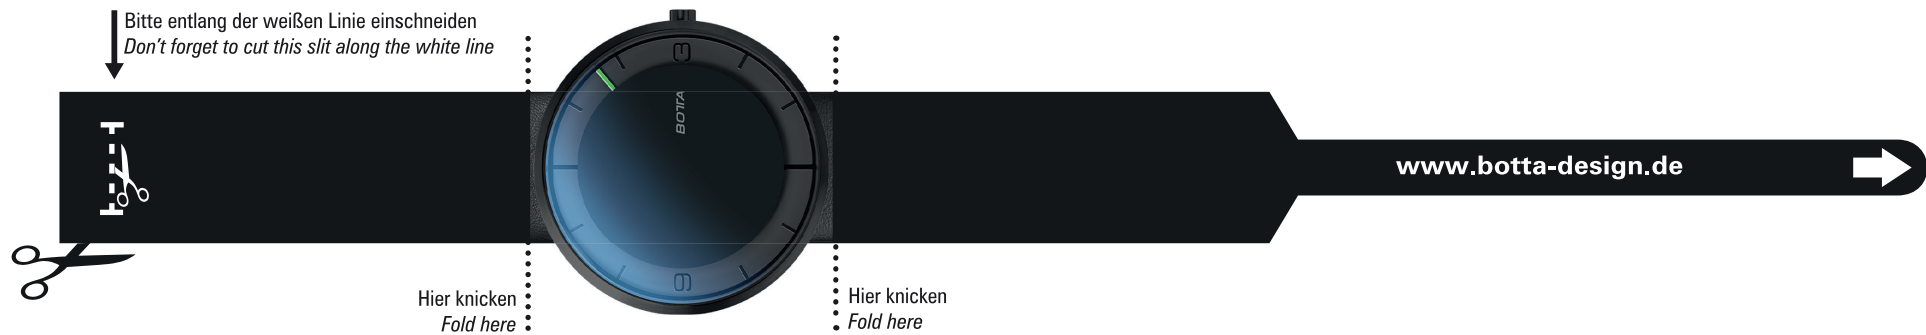

# **BOTTA**design

**NOVA Titan, 40 mm zur Anprobe**

**Try on the NOVA Titan, 40 mm**

Papiermassband zum Abmessen des Handgelenks  
*Paper tape to measure the circumference of the wrist*